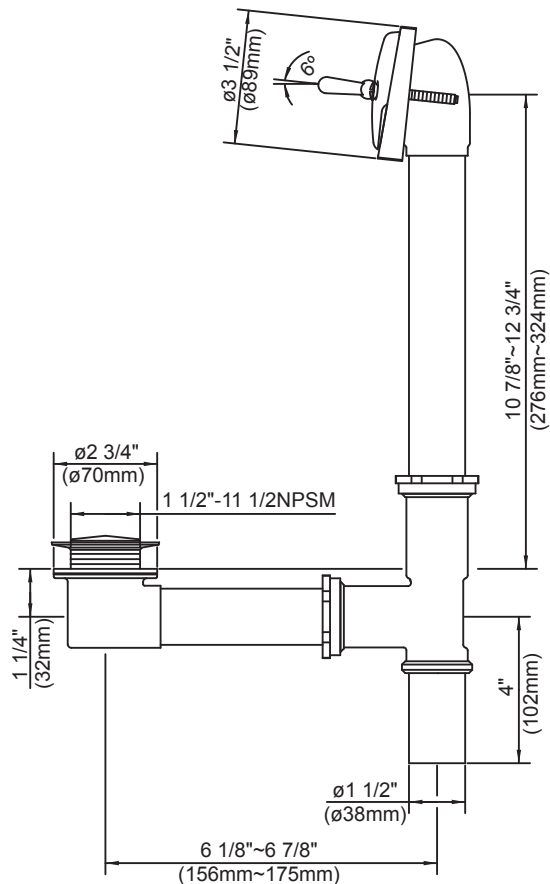

Suffixes Available:

None

Job Name	
Date	
Model Specified	
Quantity	
Customer	
Contractor	
Architect/engineer	

GERBER®

PROFESSIONAL PERFORMANCE

Gerber Toll Free Technical Support: 888-648-6466
www.gerberonline.com