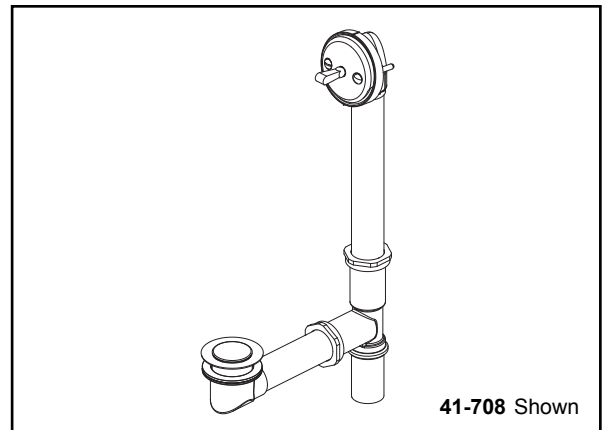

### Features:

- Fits most tubs 14" to 16" high
- 1-1/2" brass tubing in 20 Gauge
- Patented adjustable self-retaining rubber head gasket
- Patented pre-adjustable linkage
- Heavy duty cast yellow brass head, tee and shoe
- Cast brass pop-up and shoe plug
- Heavy duty, highly polished face plate
- Partially assembled in carton
- Available in Chrome only

### Catalog Numbers:

**41-708** With zinc plated slip nuts & rubber washers