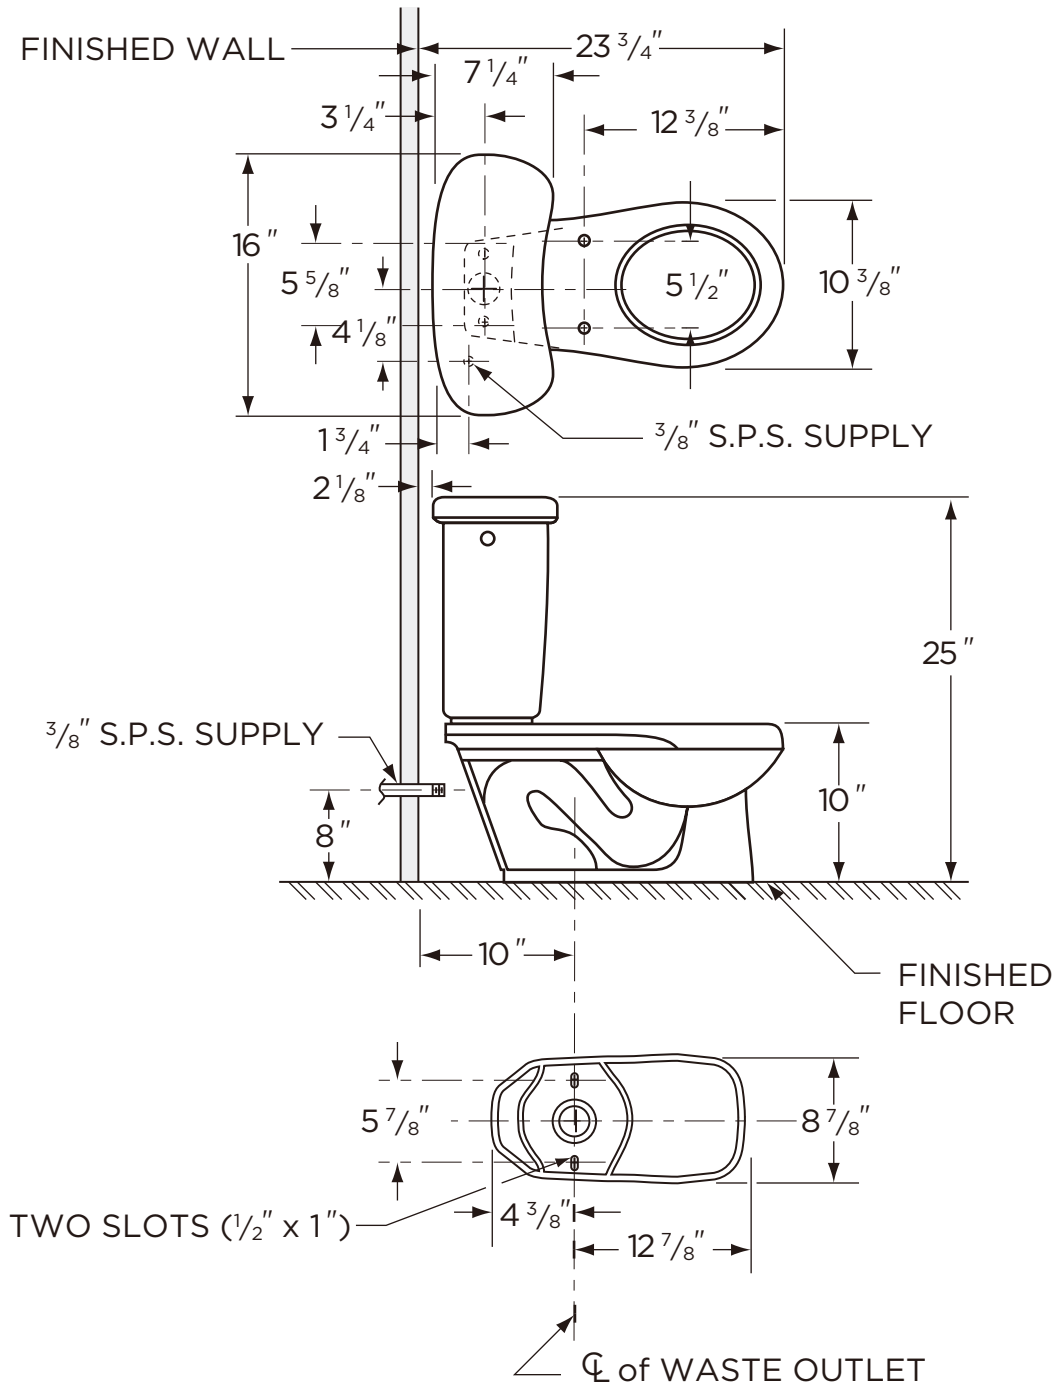

Features:

- PeeWee Children's Toilet Ergonomically Designed for Toddlers
- 10" Rough-In
- Low Consumption Toilet (1.6 gpf/6.0 Lpf)
- Siphon Jet
- Fully Glazed Trapway

Toilet-In-A-Box Configuration

- Toilet Bowl
- Tank with Trip Lever
- Toilet Seat
- Wax Ring
- Floor Bolts

Dimensions:

- Height 25"
- Width 16"
- Depth 23 3/4"
- Rough-in 10"
- Trap Size 1 3/4"
- Shipping Weight 68.2lbs

Specifications: Toilet-In-A-Box—#21-601

Complies or exceeds the requirements of ASME A112.19.2

THIS FIXTURE QUALIFIES ACCORDING TO ASME TEST PROCEDURES AS A LOW CONSUMPTION WATER CLOSET WITH AN AVERAGE CONSUMPTION OF 1.6 GAL. OR LESS.

www.gerberonline.com

Job Name	
Date	
Model Specified	
Quantity	
Customer	
Contractor	
Architect/engineer	

1.6 gpf (6 Lpf) LOW CONSUMPTION PEEWEE™ TOILET

21-601
Round Front, 10" Rough-in

NOTES:
All dimensions are in inches.
Illustrations may not be drawn to scale.

IMPORTANT:
Dimensions of fixtures are nominal and may vary within the range of tolerances established by ASME Standard A 112.19.2.
THIS FIXTURE QUALIFIES ACCORDING TO ASME TEST PROCEDURES AS A LOW CONSUMPTION WATER CLOSET WITH AN AVERAGE CONSUMPTION OF 1.6 gpf (6 Lpf) OR LESS.