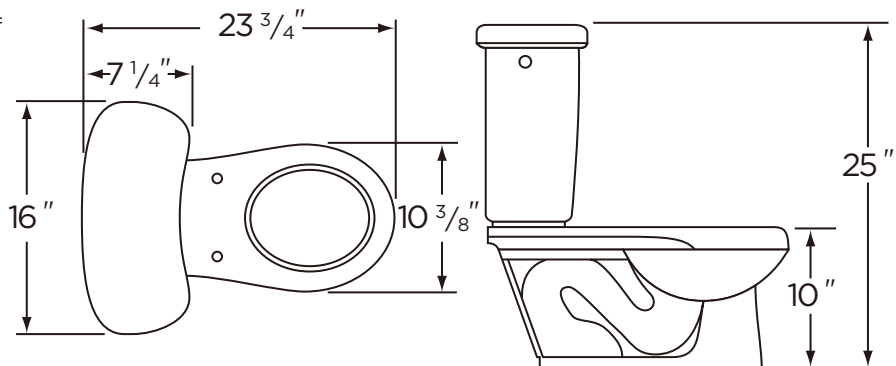

Features:

- PeeWee Children's Toilet Ergonomically Designed for Toddlers
- 10" Rough-In
- Low Consumption Toilet (1.6 gpf/6.0 Lpf)
- Siphon Jet
- Fully Glazed Trapway

Toilet-In-A-Box Configuration

- Toilet Bowl
- Tank with Trip Lever
- Toilet Seat
- Wax Ring
- Floor Bolts

Dimensions:

- Height 25"
- Width 16"
- Depth 23 3/4"
- Rough-in 10"
- Trap Size 1 3/4"
- Shipping Weight 68.2lbs

Specifications: Toilet-In-A-Box—#21-601

Complies or exceeds the requirements of ASME A112.19.2

1.6 gpf (6 Lpf) LOW CONSUMPTION PEEWEE™ TOILET

21-601
Round Front, 10" Rough-in

NOTES:
All dimensions are in inches.
Illustrations may not be drawn to scale.

IMPORTANT:
Dimensions of fixtures are nominal and may vary within the range of tolerances established by ASME Standard A 112.19.2.
THIS FIXTURE QUALIFIES ACCORDING TO ASME TEST PROCEDURES AS A LOW CONSUMPTION WATER CLOSET WITH AN AVERAGE CONSUMPTION OF 1.6 gpf (6 Lpf) OR LESS.