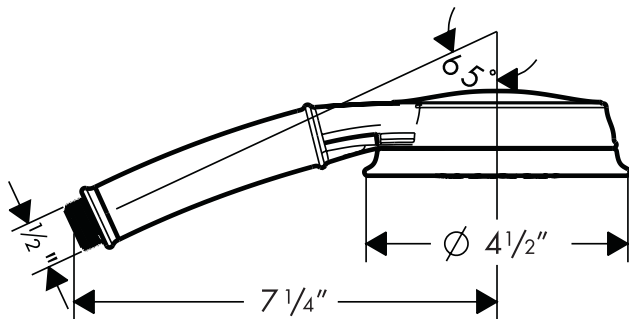

QUICLEAN

Product Features

- Oversized spray face
- Quiclean™ cleaning system
- Three spray modes: full, massage, turbo
- 75 no-clog spray channels
- 2.5 gpm max.

Code Compliance

This unit meets or exceeds the following:

The measurements shown are for reference only.

Products and specifications shown are subject to change without notice.

Specification sheet revised 1/2009