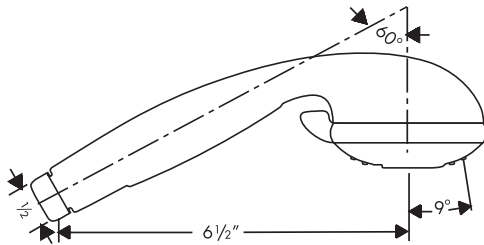

Product Features

- Includes showerarm mount (SAM)
- Protection against backflow provided by check valve
- 63" Techniflex hose
- Croma E 75 3-Jet handshower with three spray modes: full, massage, turbo massage
- 2.5 gpm

Available Finishes

Chrome	06495000
Brushed Nickel	06495820

Installation Notes

- Mounts on standard showerarm
- Replaces showerhead

The measurements shown are for reference only.

Products and specifications shown are subject to change without notice.