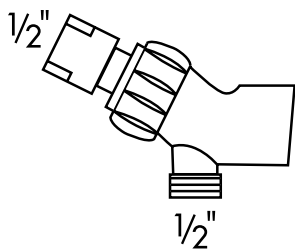

Product Features

- Includes showerarm mount (SAM)
- Protection against backflow provided by check valve
- 63" Techniflex hose
- Croma E 75 3-Jet handshower with three spray modes: full, massage, turbo massage
- 2.5 gpm

Available Finishes

Chrome	06495000
Brushed Nickel	06495820

Installation Notes

- Mounts on standard showerarm
- Replaces showerhead

The measurements shown are for reference only.

Products and specifications shown are subject to change without notice.