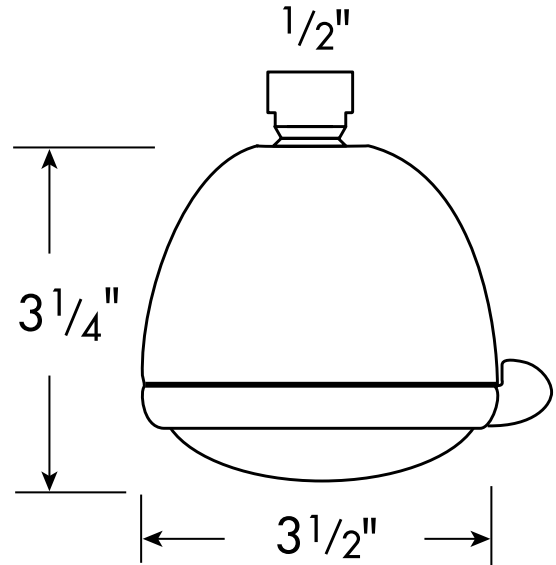

Croma™ 3-Jet Showerhead

28443

available in chrome

Product Specification

3 spray modes: full, massage, and soft
Features Rubit™ cleaning system
40 no-clog spray channels
Includes decorative rubber boot

2.5 GPM